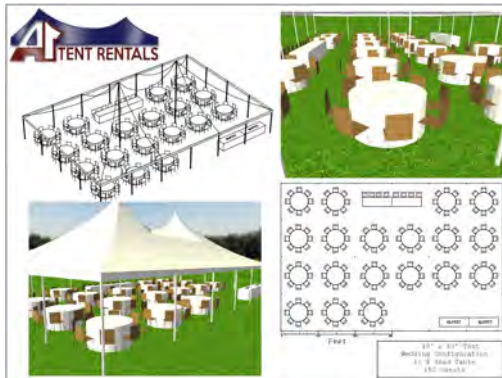

*Ask about our inflatables partnership
Since 2019*